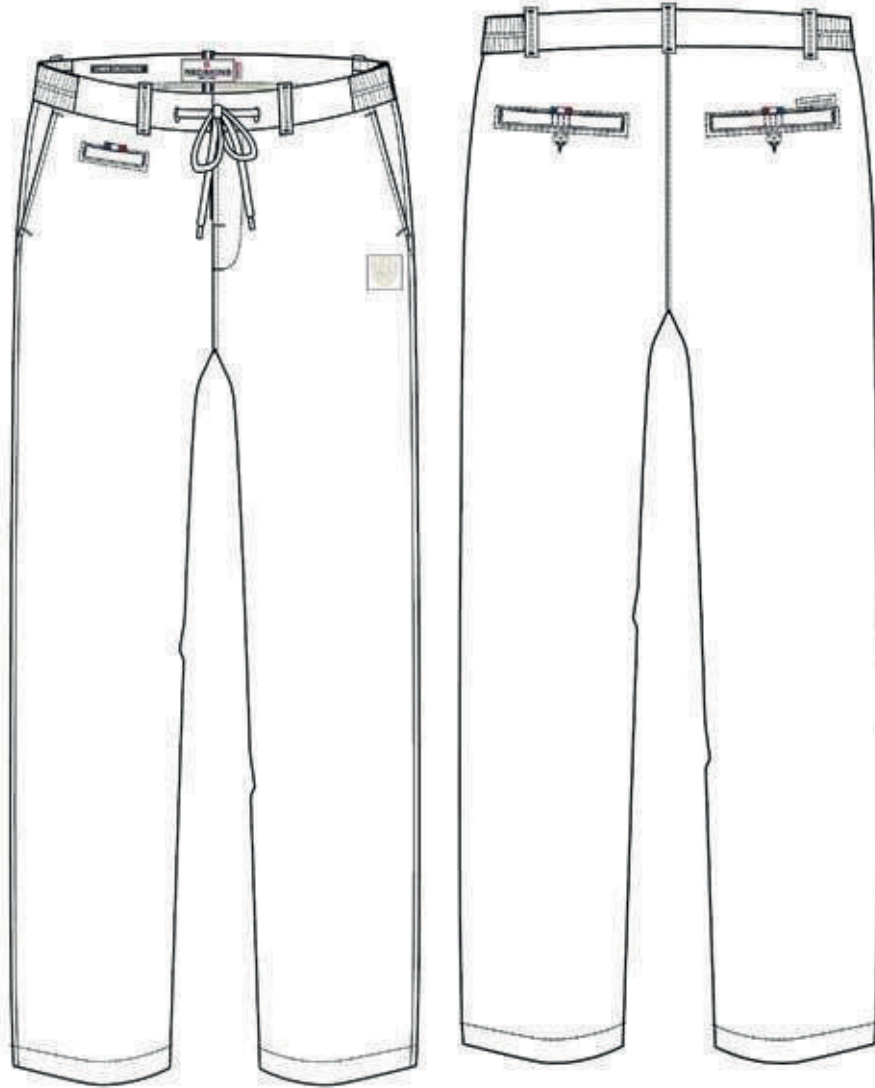

REDSKINS

REF: GENIE - RD

PACK

COLORS	S	M	L	XL	XXL	Pcs / PACK
SKY	1	2	2	2	1	12
STONE	1	2	2	2	1	12
SAFARI	1	2	2	2	1	12
WHITE	1	2	2	2	1	12
KAKI	1	2	2	2	1	12

Quantity: **12 PCS / COLOR**